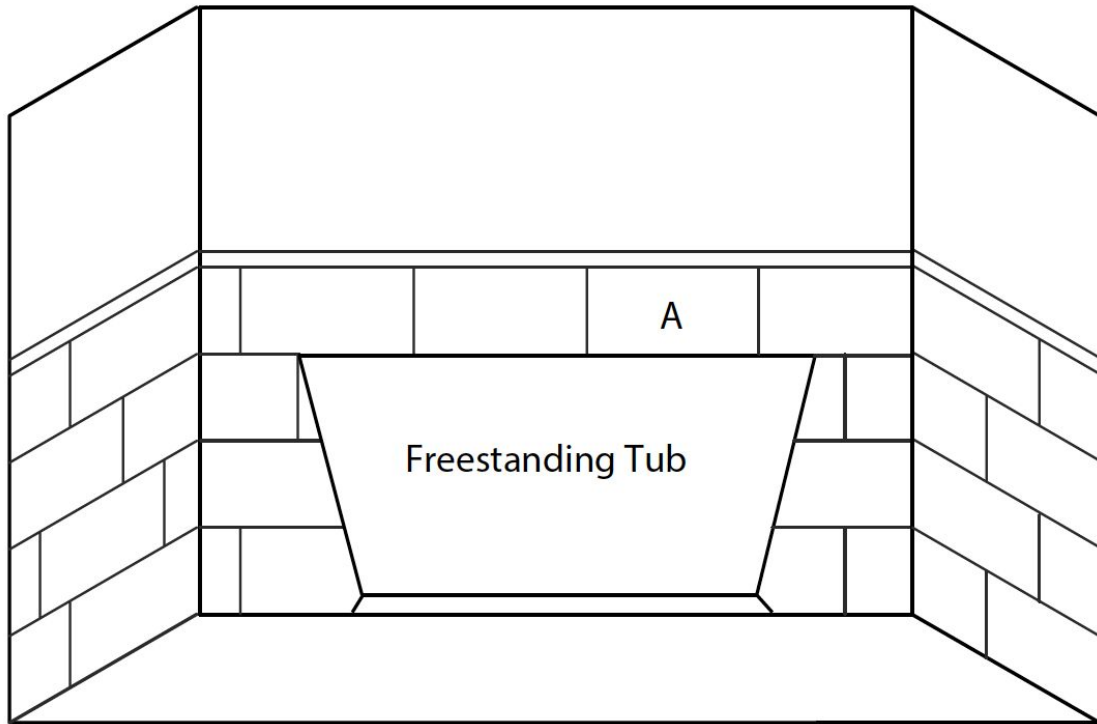

MASTER TUB WALL