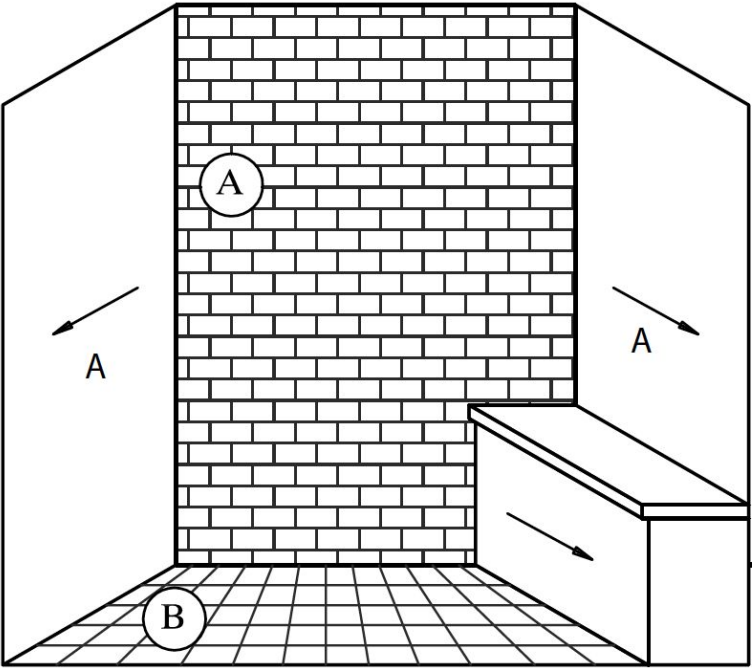

BATH #2 SHOWER

A. I.C Aquarelle Shadow
Gray 10x20