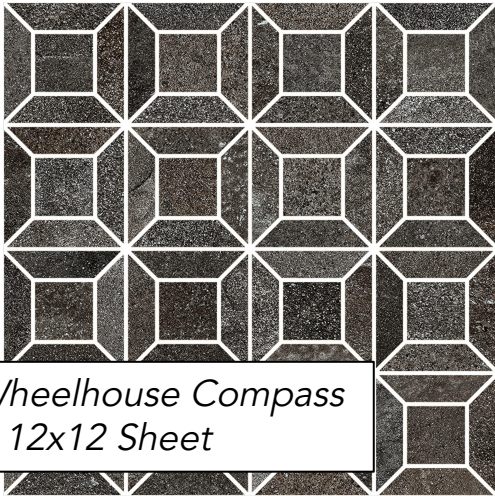

B. I.C Wheelhouse Compass
12x12 Sheet