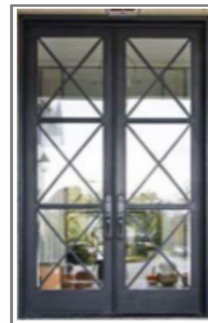

# Exterior Selections

The Blanco - SPEC: Ledgestone Trail, Lot 8

LIFESTYLE  
BY STADLER

## FRONT ELEVATION

FASCIA/TRIM  
SW 6993 Black of Night

Wood Truss:  
SW 3120  
Walnut Wainscot

ROOF  
Metal  
Berridge Charcoal Graye

STUCCO  
SW 7008  
Alabaster

FRONT DOOR  
Metal Black w/  
clear glass