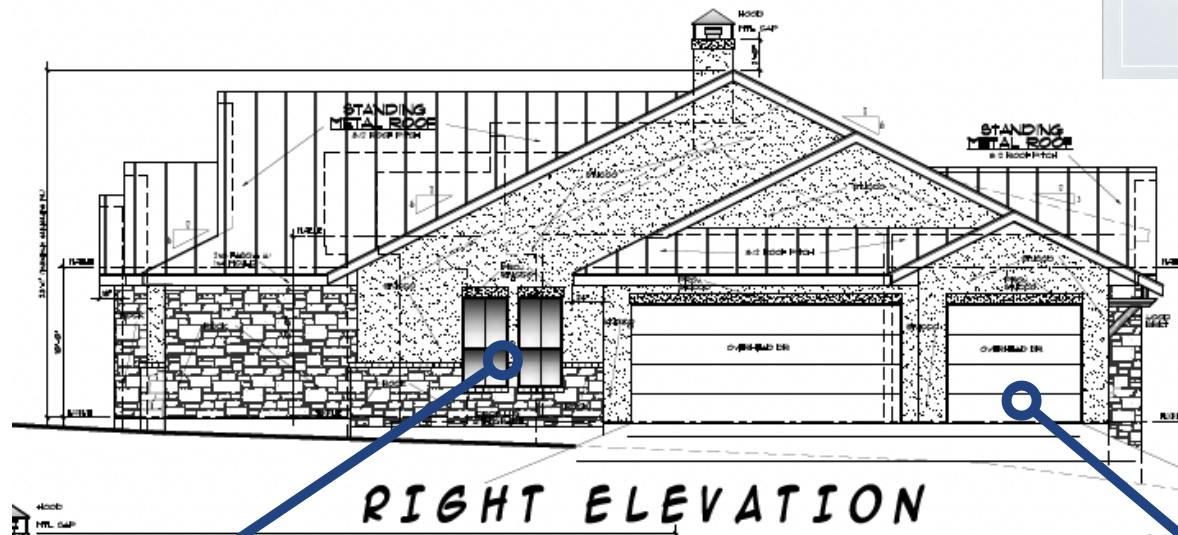

# Exterior Selections

The Blanco - SPEC: Ledgestone Trail, Lot 8

LIFESTYLE  
BY STADLER

## SIDE/GARAGE ELEVATION

REAL TRIM SOFFIT  
Irish Stout

GARAGE DOORS  
SW 6108 Latte

WINDOW FRAMES  
Black Finish

# Exterior Selections

The Blanco - SPEC: Ledgestone Trail, Lot 8

**LIFESTYLE**  
BY STADLER